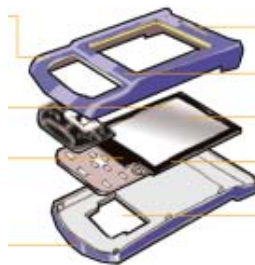

**Speaker Cone, Utem
1000**

**Gasket Insulation Pad
FR6X, FR8X, FR700**

**Shielding part, Utem
1000**

Battery, FR Film tape